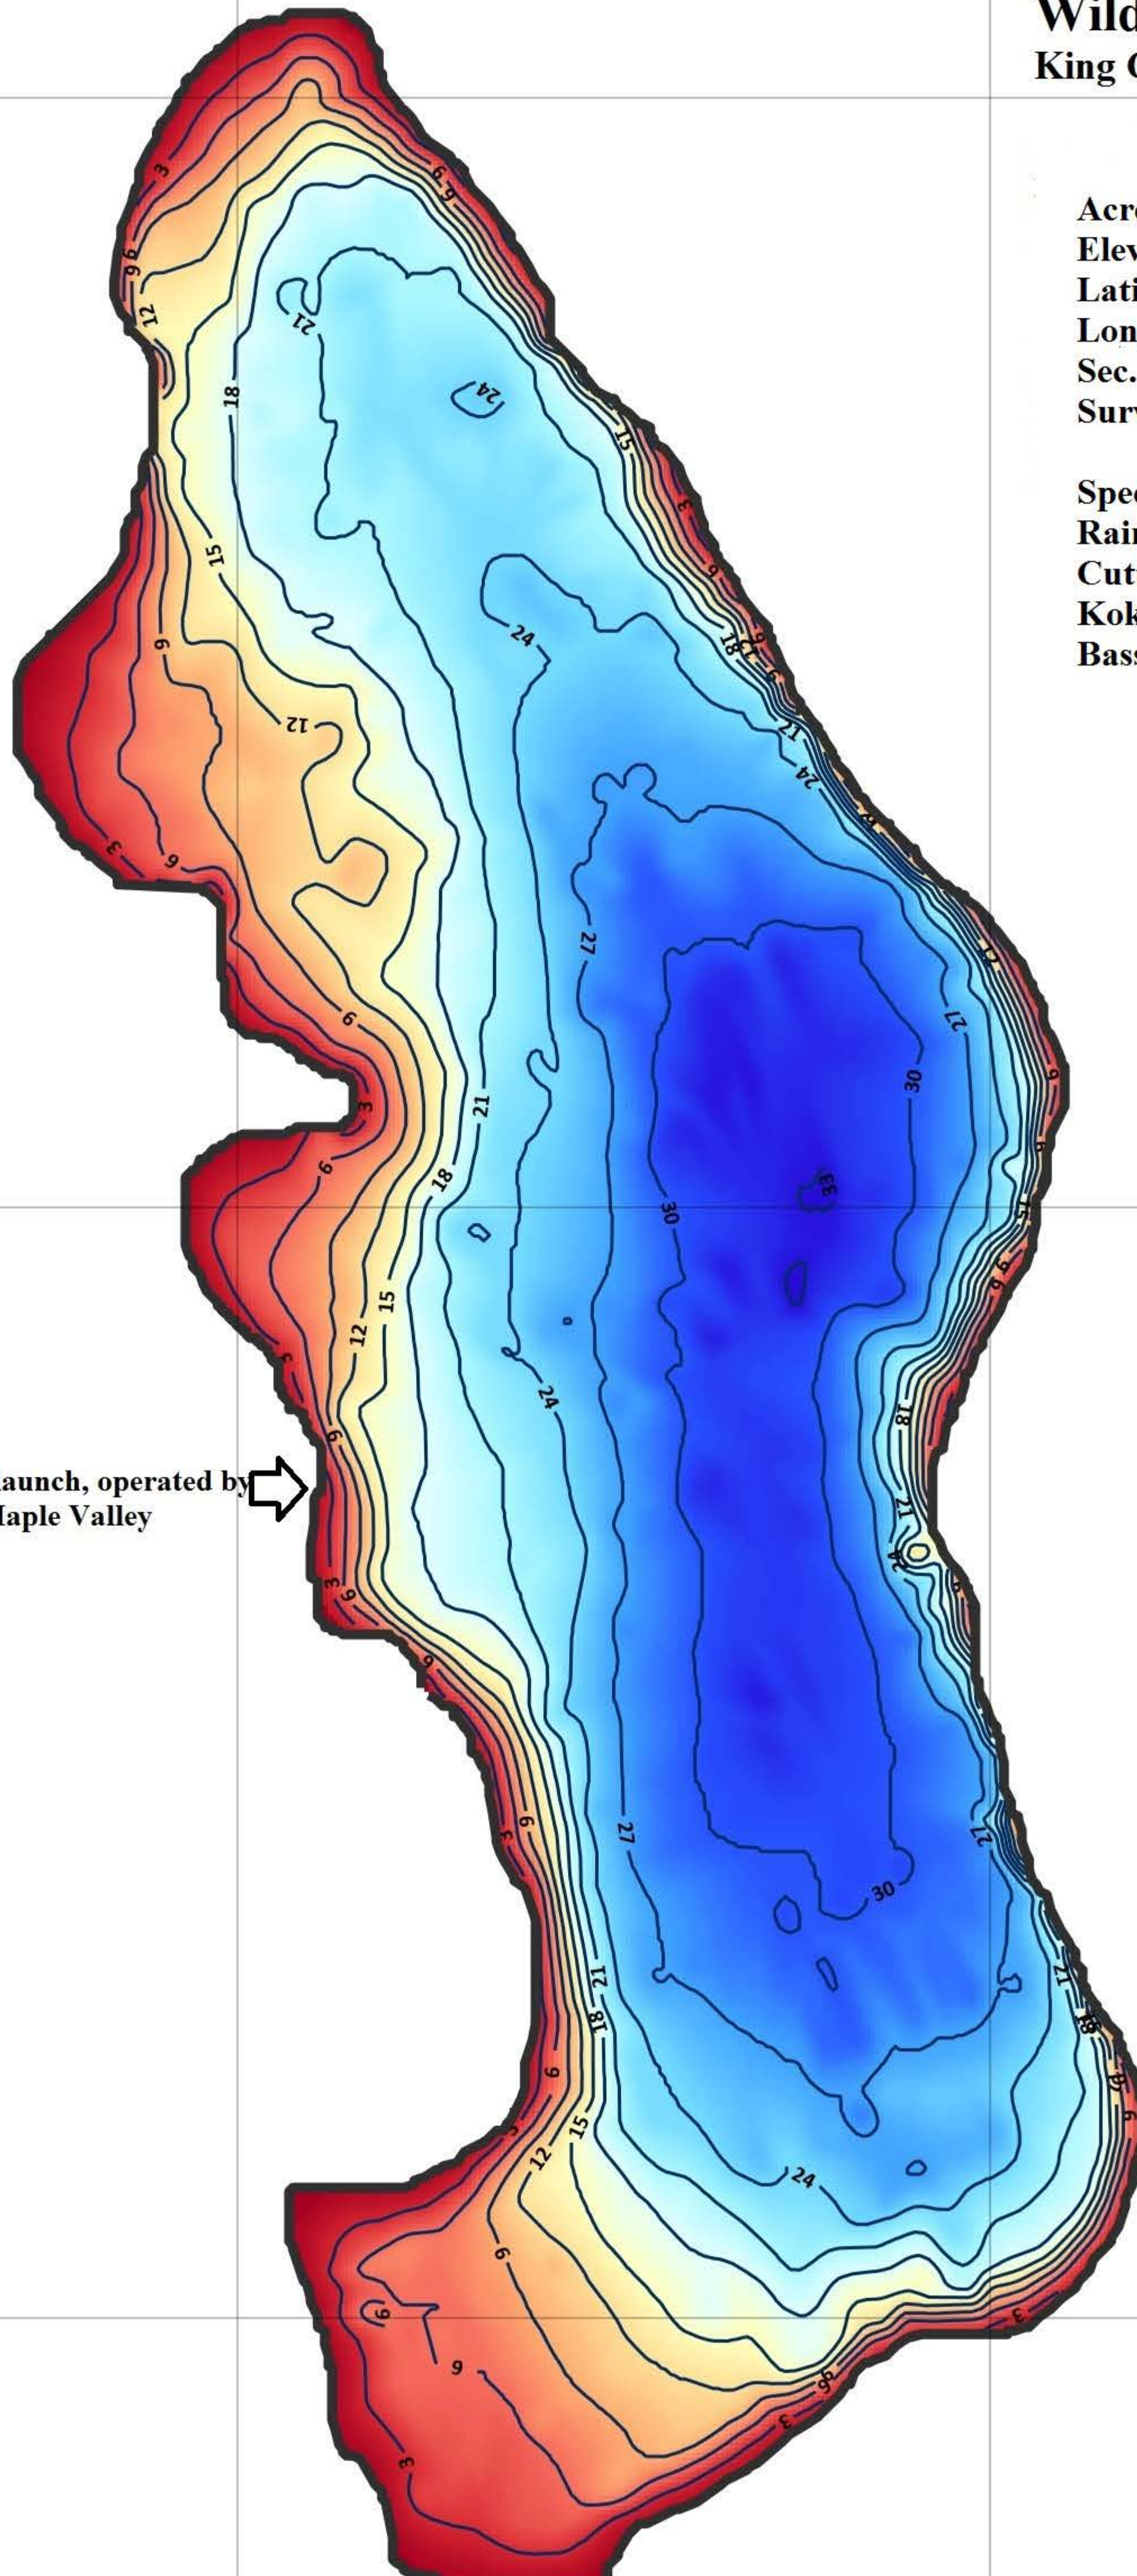

Wilderness Lake

King County, Washington

Acres: 66
Elevation: 468 feet
Latitude: 47.37477443
Longitude: -122.0410927
Sec. 21, T22N, R6E
Survey Date: 2013

Species:
Rainbow
Cutthroat
Kokanee
Bass, LM

WDFW launch, operated by
City of Maple Valley

Source: Lou Smith